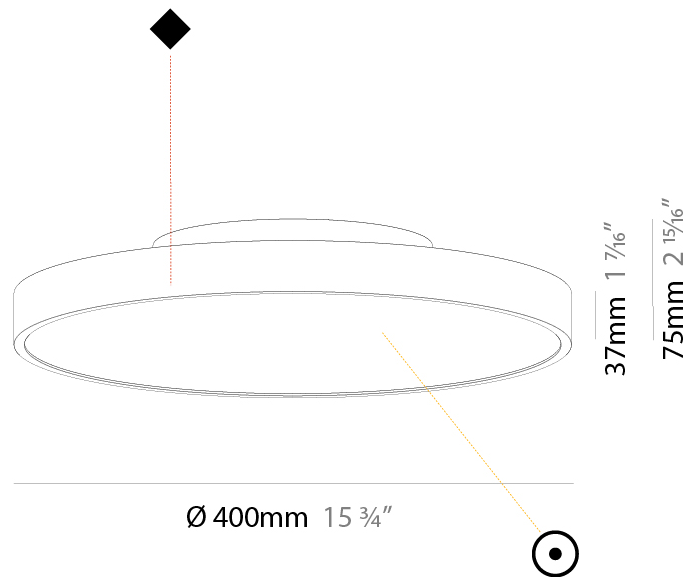

GENERAL

Series: Sign Diva
Subseries: Sign Diva
Brand: Prolicht
Division: Architectural
Mounting Type: Surface
Mounting Location: Ceiling
Subcategory: Ambient

PHYSICAL

Shape: Round
Diameter (mm): 400
Diameter (in): 15 ³/₄
Height (mm): 75
Height (in): 2 ¹⁵/₁₆
Light Distribution: Direct
Weight (kg): 2.306
Weight (lbs): 5.084
Diffuser: PMMA - Opal/Micro-Prism/Sparkling Secret/Vintage Industrial with Shine Ring
Fixture Finish: SSR / BKV / CWI / CRY / HAB / UFT / ITA / RUA / FTG / MYG / LOD / PUS / FRO / FUP / KIA / POP / BLS / SPG / MEY / GOH / GUM / CHC / COM / ABZ / JAG / OBR / MOS / ROR
Fixture Material: Extruded Aluminum / Steel

ELECTRICAL

Lamp Type: LED (Zhaga Standard)
Input Wattage (W): 19.8
Total Output Wattage (W): 16
Dimming: Tri-Mode (Non-Dimming and Phase Dimming (120Vac only) and 0-10V Dimming)
Driver Included: Yes
Driver Location: Integrated
Driver Type: Constant Current - Universal
Driver Class: Class 2
Input Voltage (V): 120 - 277
Constant Current (MA): 500

LED

Color Temperature (°K): 3000 / 3500 / 4000
Max. Delivered Lumen (lm): 2260 / 2293 / 2340
CRI: >90 CRI
Lamp Life (hrs): 50000

OPTICAL

RATINGS AND CERTIFICATIONS

Certified By: Certified for North American Standards
IP rating: IP20