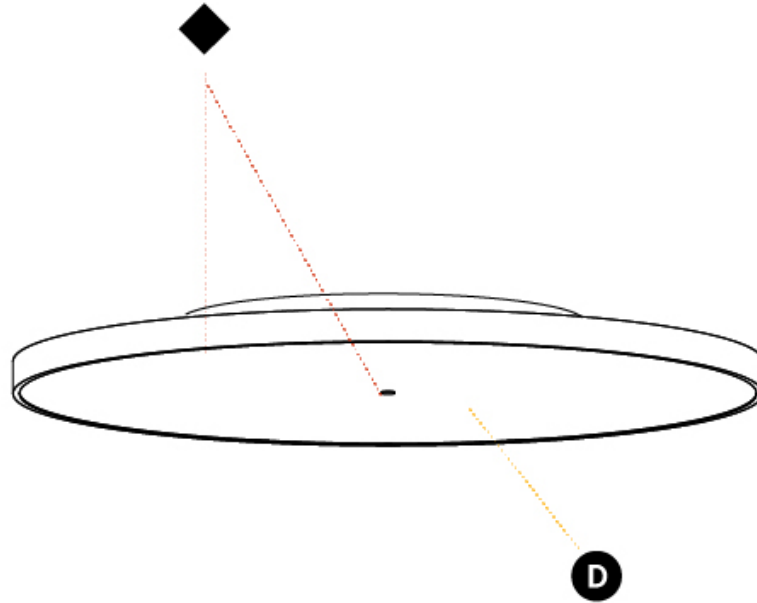

A3D093-

PROJECT
TYPE
SPECIFIER
QUANTITY
DATE