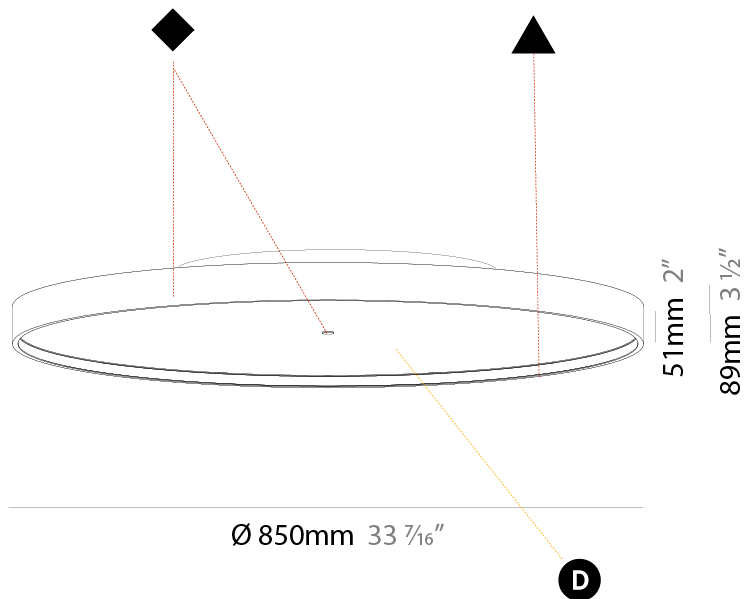

GENERAL

Series: Sign Diva
Subseries: Sign Diva Korona
Brand: Prolicht
Division: Architectural
Mounting Type: Surface
Mounting Location: Ceiling
Subcategory: Ambient

PHYSICAL

Shape: Round
Diameter (mm): 850
Diameter (in): 33 7/16
Height (mm): 89
Height (in): 3 1/2
Light Distribution: Direct
Weight (kg): 13.244
Weight (lbs): 29.198

Diffuser: [PMMA - Opal/Micro-Prism/Sparkling Secret/Vintage Industrial](#)
Fixture Finish: [SSR / BKV / CWI / CRY / HAB / UFT / ITA / RUA / FTG / MYG / LOD / PUS / FRO / FUP / KIA / POP / BLS / SPG / MEY / GOH / GUM / CHC / COM / ABZ / JAG / OBR / MOS / ROR](#)
Fixture Material: [Extruded Aluminum / Steel](#)

ELECTRICAL

Lamp Type: LED (Zhaga Standard)
Input Wattage (W): 96.8
Total Output Wattage (W): 76.8
Dimming: [Tri-Mode (Non-Dimming and Phase Dimming (120Vac only) and 0-10V Dimming)](#)
Driver Included: Yes
Driver Location: Integrated
Driver Type: Constant Current - Universal
Driver Class: Class 2
Input Voltage (V): 120 - 277
Constant Current (MA): 600

LED

Color Temperature (°K): [3000 / 3500 / 4000](#)
Max. Delivered Lumen (lm): [11160 / 11388 / 11620](#)
CRI: >90 CRI
Lamp Life (hrs): 50000

OPTICAL

RATINGS AND CERTIFICATIONS

Certified By: Certified for North American Standards
IP rating: IP20