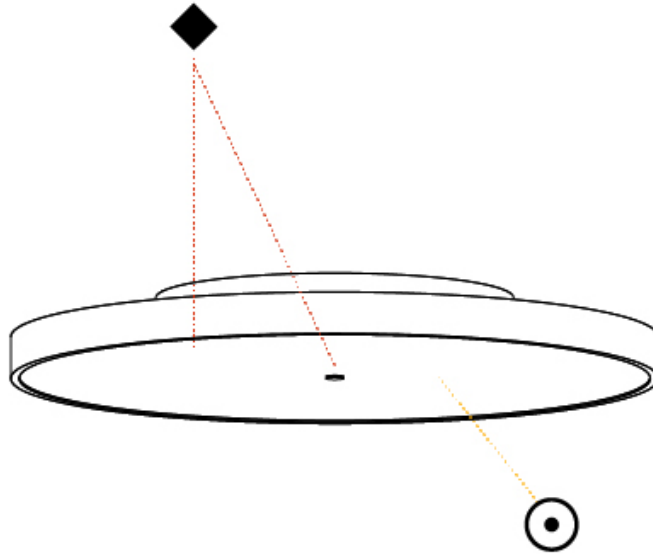

SIGN DIVA SURFACE

A3D092-

PROJECT	_____
TYPE	_____
SPECIFIER	_____
QUANTITY	_____
DATE	_____