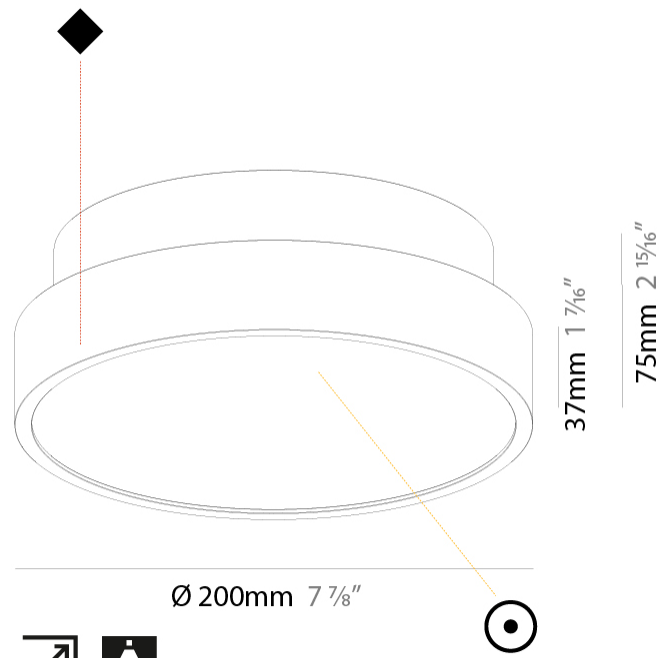

GENERAL

Series: Sign Diva
Subseries: Sign Diva
Brand: Prolicht
Division: Architectural
Mounting Type: Surface
Mounting Location: Ceiling
Subcategory: Ambient

PHYSICAL

Shape: Round
Diameter (mm): 200
Diameter (in): 7 7/8
Height (mm): 75
Height (in): 2 15/16
Light Distribution: Direct
Weight (kg): 1.122
Weight (lbs): 2.474
Diffuser: PMMA - Opal/Micro-Prism/Sparkling Secret/Vintage Industrial with Shine Ring
Fixture Finish: SSR / BKV / CWI / CRY / HAB / UFT / ITA / RUA / FTG / MYG / LOD / PUS / FRO / FUP / KIA / POP / BLS / SPG / MEY / GOH / GUM / CHC / COM / ABZ / JAG / OBR / MOS / ROR
Fixture Material: Extruded Aluminum / Steel

ELECTRICAL

Lamp Type: LED (Zhaga Standard)
Input Wattage (W): 12.1
Total Output Wattage (W): 11
Dimming: Tri-Mode (Non-Dimming and Phase Dimming (120Vac only) and 0-10V Dimming)
Driver Included: Yes
Driver Location: Integrated
Driver Type: Constant Current - Universal
Driver Class: Class 2
Input Voltage (V): 120 - 277
Constant Current (MA): 350

LED

Color Temperature (°K): 3000 / 3500 / 4000
Max. Delivered Lumen (lm): 1040 / 1058 / 1080
CRI: >90 CRI
Lamp Life (hrs): 50000

OPTICAL

RATINGS AND CERTIFICATIONS

Certified By: Certified for North American Standards
IP rating: IP20