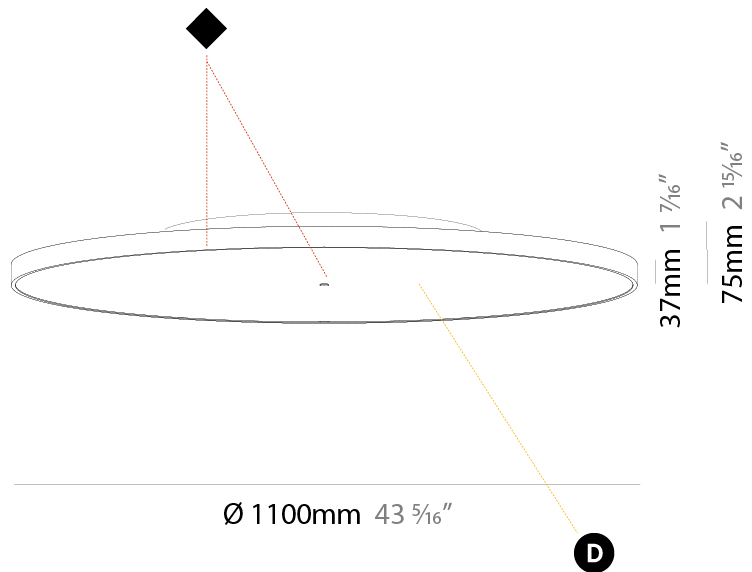

GENERAL

Series: Sign Diva
Subseries: Sign Diva
Brand: Prolicht
Division: Architectural
Mounting Type: Surface
Mounting Location: Ceiling
Subcategory: Ambient

PHYSICAL

Shape: Round
Diameter (mm): 1100
Diameter (in): 43 ⁵/₁₆"
Height (mm): 75
Height (in): 2 ¹⁵/₁₆"
Light Distribution: Direct
Weight (kg): 18.324
Weight (lbs): 40.397
Diffuser: PMMA - Opal/Micro-Prism/Sparkling Secret/Vintage Industrial with Shine Ring
Fixture Finish: SSR / BKV / CWI / CRY / HAB / UFT / ITA / RUA / FTG / MYG / LOD / PUS / FRO / FUP / KIA / POP / BLS / SPG / MEY / GOH / GUM / CHC / COM / ABZ / JAG / OBR / MOS / ROR
Fixture Material: Extruded Aluminum / Steel

ELECTRICAL

Lamp Type: LED (Zhaga Standard)
Input Wattage (W): 169.4
Total Output Wattage (W): 134
Dimming: Tri-Mode (Non-Dimming and Phase Dimming (120Vac only) and 0-10V Dimming)
Driver Included: Yes
Driver Location: Integrated
Driver Type: Constant Current - Universal
Driver Class: Class 2
Input Voltage (V): 120 - 277
Constant Current (MA): 600

LED

Color Temperature (°K): 3000 / 3500 / 4000
Max. Delivered Lumen (lm): 19520 / 19933 / 20340
CRI: >90 CRI
Lamp Life (hrs): 50000

OPTICAL

RATINGS AND CERTIFICATIONS

Certified By: Certified for North American Standards
IP rating: IP20

A