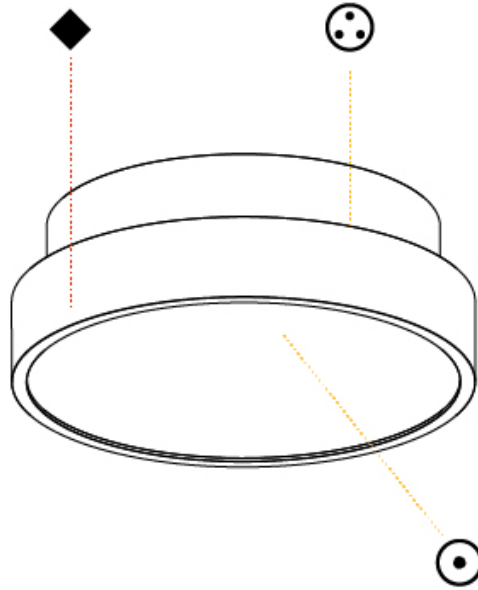

SIGN DIVA SURFACE

A3D090-

PROJECT	_____
TYPE	_____
SPECIFIER	_____
QUANTITY	_____
DATE	_____