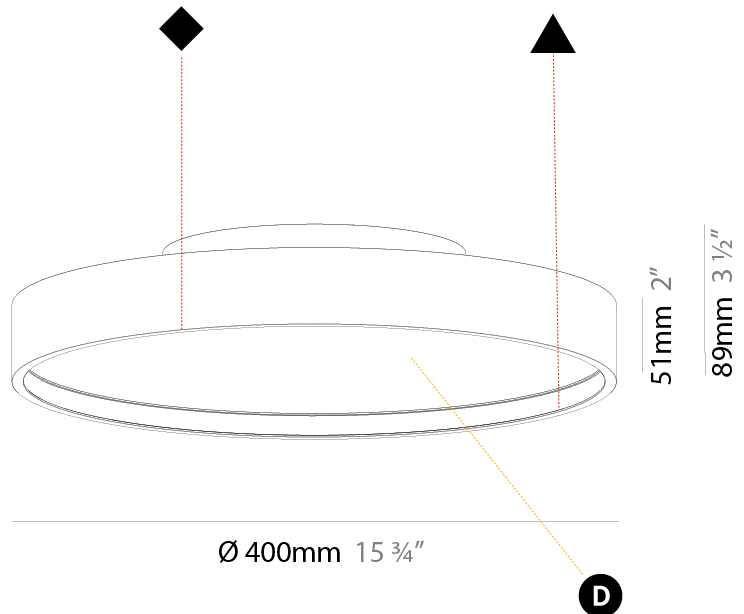

1. To build a product code in our configurator select the specify button on the base model # product page
2. To build a manual product code on this datasheet choose from the options listed below in blue font and add the suffix to the base model #

GENERAL

Series: Sign Diva
Subseries: Sign Diva Korona
Brand: Prolicht
Division: Architectural
Mounting Type: Surface
Mounting Location: Ceiling
Subcategory: Ambient

PHYSICAL

Shape: Round
Diameter (mm): 400
Diameter (in): 15 3/4
Height (mm): 89
Height (in): 3 1/2
Light Distribution: Direct
Weight (kg): 2.636
Weight (lbs): 5.811
Diffuser: [PMMA - Opal/Micro-Prism/Sparkling Secret/Vintage Industrial](#)
Fixture Finish: [SSR / BKV / CWI / CRY / HAB / UFT / ITA / RUA / FTG / MYG / LOD / PUS / FRO / FUP / KIA / POP / BLS / SPG / MEY / GOH / GUM / CHC / COM / ABZ / JAG / OBR / MOS / ROR](#)
Fixture Material: [Extruded Aluminum / Steel](#)

ELECTRICAL

Lamp Type: LED (Zhaga Standard)
Input Wattage (W): 19.8
Total Output Wattage (W): 16
Dimming: [Tri-Mode (Non-Dimming and Phase Dimming (120Vac only) and 0-10V Dimming)](#)
Driver Included: Yes
Driver Location: Integrated
Driver Type: Constant Current - Universal
Driver Class: Class 2
Input Voltage (V): 120 - 277
Constant Current (MA): 500

LED

[Color Temperature (°K): 3000 / 3500 / 4000](#)
Max. Delivered Lumen (lm): 2260 / 2293 / 2340
CRI: >90 CRI
Lamp Life (hrs): 50000

OPTICAL

RATINGS AND CERTIFICATIONS

Certified By: Certified for North American Standards
IP rating: IP20